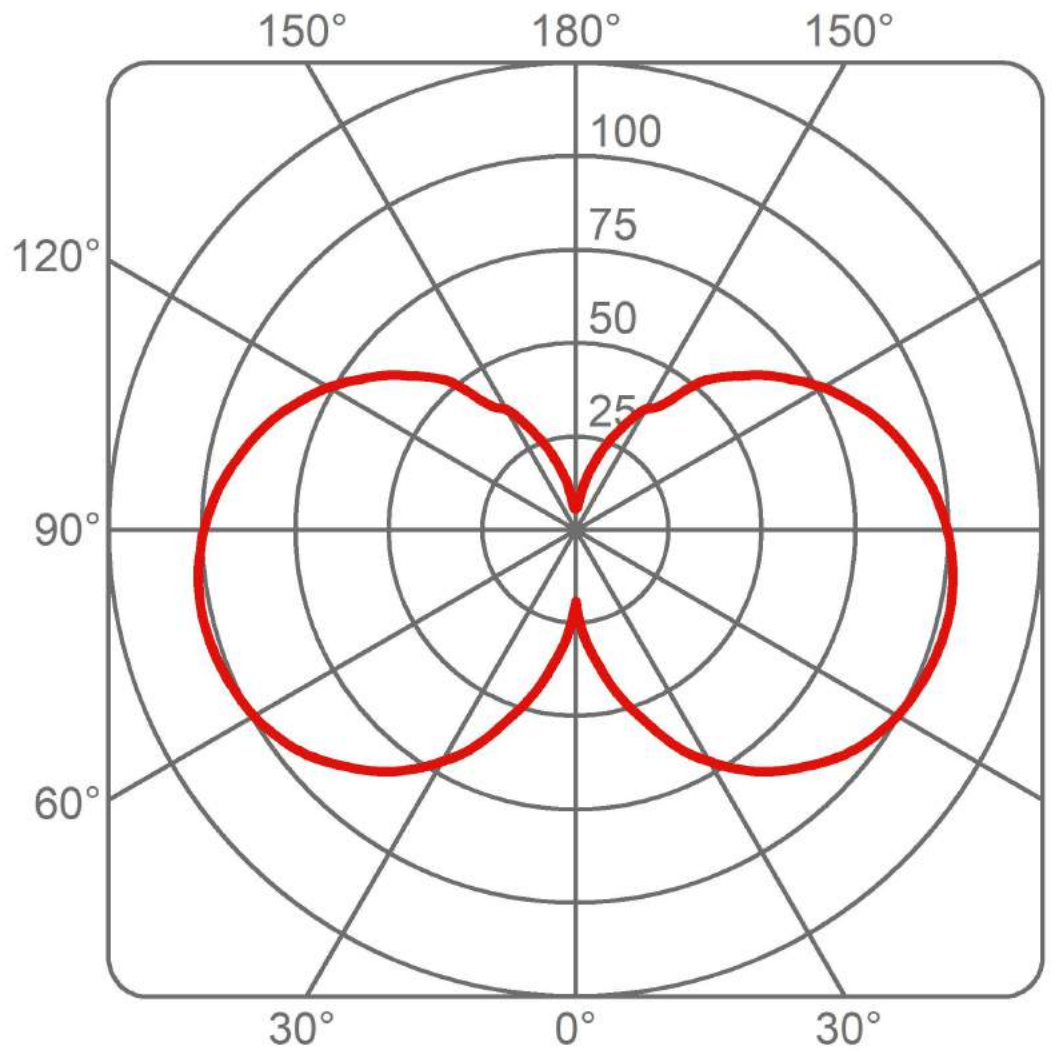

2217/POL/P/BD/BT/L/1 BICONICA POL

67W 3000K LED

Imax 102 cd/klm