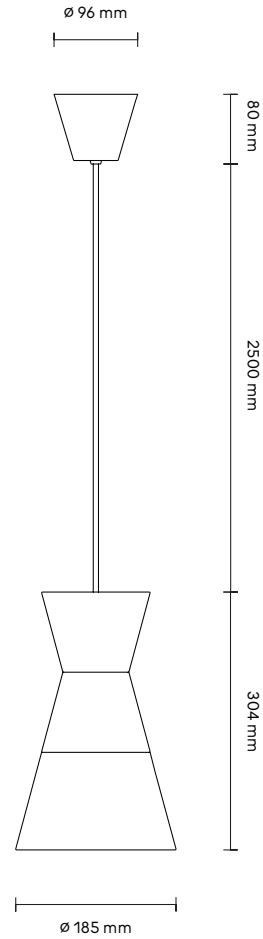

Material:  
Aluminium, Plastic

Cable:  
●———— 2500mm —————●  
(custom cable lengths available on request)

Bulb:  
Not Included

Light Source:  
E27, Max 75W

Ratings:  
220–230 V; 50 Hz; IP 20; class II

Certificates:  
CE | 874/2012 | ENEC

Environment:  
Indoor

Packaging:

Width	255 mm
Depth	265 mm
Height	185 mm
Weight	0.9 kg

**GRUPA** ILI ILI - AAB

This luminaire is compatible with bulbs of the energy classes:

874/2012