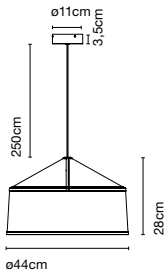

## Zenc

E27 Globe (Ø95) 12W

- White (RAL 1013)
- Grey (RAL 7022)
- Red (RAL 3011)
- Sky Blue (PANTONE 7542C)
- Pale pink (RAL 010 85 10)
- Pale yellow (RAL 085 80 30)

Shade made of bi-injected rotary moulded polyethylene: texture on the outer part and smooth satin white on the inner part of the fixture.