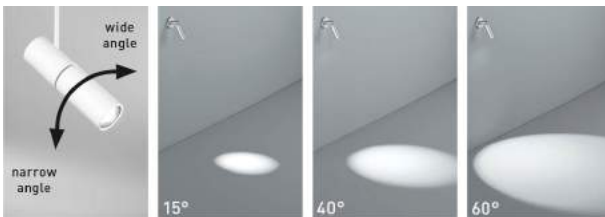

ZOOM XL

technical details

description

LED-fixture,

4,1 W, CRI>90, surface mounted, with built-in driver 230 V, high-quality glass lens, focusable from 15° to 60°, leading edge/trailing edge dimmable, adjustable (350°/120°)

Colour finish: white, black, chrome or platinum

1x4,1W LED 15°-60° / 3000K / CRI>90 / 420lm*
2700K and 4000K on request

*Lumen data are nominal value

Egger Licht GmbH
www.eggerlicht.com

EGGER*
LICHT