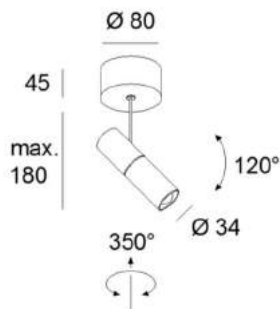

ZOOM XL

technical details

description

LED-fixture,

4,1 W, CRI>90, surface mounted, with built-in driver 230 V, high-quality glass lens, focusable from 15° to 60°, leading edge/trailing edge dimmable, adjustable (350°/120°)

Colour finish: white, black, chrome or platinum

1x4,1W LED 15°-60° / 3000K / CRI>90 / 420lm*
2700K and 4000K on request

*Lumen data are nominal value

Egger Licht GmbH
www.eggerlicht.com

EGGER*
LICHT