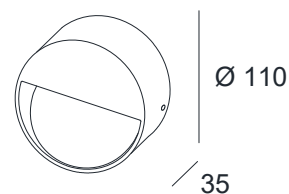

FIXTURE DIMENSIONS

DLS LIGHTING

www.dslighting.com

*DLS
LIGHTING