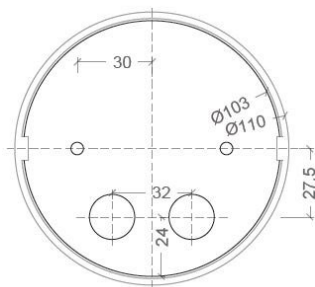

## SPECIFICATIONS

MOUNTING		WALL
POWER	[W]	4
LAMP		built-in LED
LUMINOUS FLUX*	[lm]	485
LIGHT COLOUR	[K]	3000
CRI		>80
BEAM ANGLE	[°]	-
AVERAGE LIFETIME	[h]	L80/B50.000
LUMINOUS EFFICACY	[lm/W]	121
POWER SUPPLY	[V] [A]	220-240V AC 50/60 Hz
LED-DRIVER		INCLUDED
DIMMING		NO
THROUGH-WIRING		YES
MATERIAL		ALUMINUM
INGRESS PROTECTION		IP54
PROTECTION CLASS		I
NET WEIGHT	[kg]	0,43
GROSS WEIGHT	[kg]	0,45
COLOUR (HOUSING)		WHITE ~RAL9003
COLOUR (HOUSING)		BLACK ~RAL9005

## MOUNTING DIMENSIONS