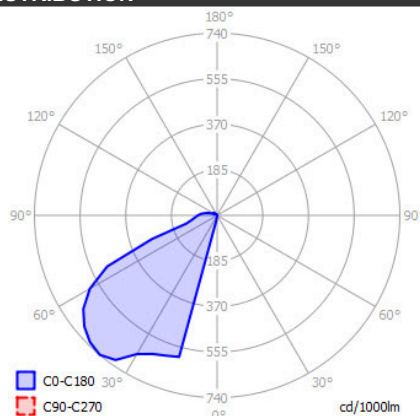

## SPECIFICATIONS

MOUNTING		WALL
POWER	[W]	4
LAMP		built-in LED
LUMINOUS FLUX*	[lm]	485
LIGHT COLOUR	[K]	3000
CRI		>80
BEAM ANGLE	[°]	-
AVERAGE LIFETIME	[h]	L80/B50.000
LUMINOUS EFFICACY	[lm/W]	121
POWER SUPPLY	[V] [A]	220-240V AC 50/60 Hz
LED-DRIVER		INCLUDED
DIMMING		NO
THROUGH-WIRING		YES
MATERIAL		ALUMINUM
INGRESS PROTECTION		IP54
PROTECTION CLASS		I
NET WEIGHT	[kg]	0,43
GROSS WEIGHT	[kg]	0,45
COLOUR (HOUSING)		WHITE ~RAL9003
COLOUR (HOUSING)		BLACK ~RAL9005

## LIGHT DISTRIBUTION

\*Luminous flux values are nominal LED data at a operating temperature of 25° C