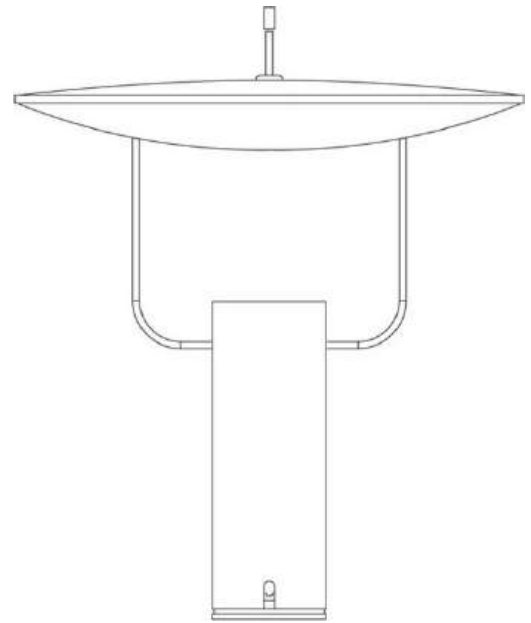

Tx1

Tunable white - RGB

Marco Ghilarducci

colors

Typology Table
Utilisation Indoor

230V 21.6 W 930 lm

indirect light

Table lamp reflected light, adjustable reflector. Painted aluminium structure, chromed support. **RGB** LED light source, dimmable with **Bluetooth** device (smartphone and tablet) for Apple and Android App (free). Electronic driver and LED integrated in the body lamp. Switch on the alimentation cable.

Family	Tx1
Typology	Table
Utilisation	Indoor

Dimensions

Height	66 cm
Diameter	60 cm
Power supply cable length	40+200 cm
Weight	8.5 Kg

Materials

Structure	aluminium	Diffuser	methacrylate 030
Riflettore	aluminium	Base	iron
Elementi	iron		

799/L/BD/BI

White

Gallery