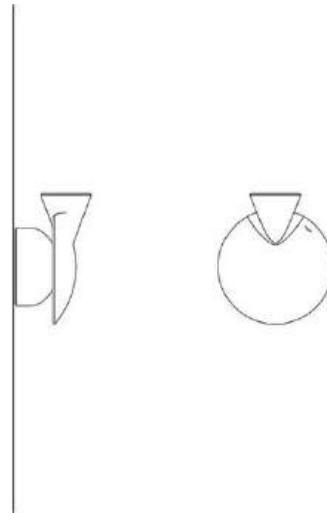

Tortuga

Studio Moritz Putzier

colors

Typology Wall
Utilisation Indoor

230V 6.5 W 885 lm

direct light

Made entirely of die-cast aluminium, the lamp stands out for its 360° rotation and 43° inclination, making it very practical to use. Light adjustment is intuitive and allows the light flow to be directed exactly where it is needed, ensuring optimal brightness in every situation.

Adjustable wall lamp. LED source. Die-cast aluminium structure.

Family	Tortuga
Typology	Wall
Utilisation	Indoor

Dimensions

Height	16 cm
Profondità	9 cm
Diameter	6 (base) 14 (struttura) cm
Weight	1 Kg

**Materials**

Structure	aluminium	Base	aluminium
-----------	-----------	------	-----------

Voltage	230V	Watt	6.5 W
Power unit	Included	Lumen	885 lm
Mounting Power Supply	Internal	Duration	50000 h
Power supply	Electronic power supply	CCT	2700 K
		Energy class	