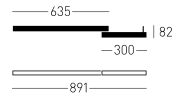

Series Thiny Snake ON

SURFACE MOUNTED

Thiny Snake ON is a solution for those who enjoy playing with the form. The connection system makes it possible to bend the light fitting in different directions, which provides many possibilities of creating the interior's character allowing the luminaire itself to become an interesting architectural feature. Thiny Snake ON modules can be connected and diversified in terms of colour.

Basic and complementary lighting. It will work perfectly at establishments such as clubs, galleries, and hotels, but also as lighting for the office and home.

TO DOWNLOAD:

[3D Thiny Snake ON](#)

[Declaration of Conformity Thiny Snake ON](#)