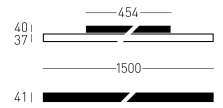

POWER SUPPLY

230V 50Hz

Series Thiny Slim+ K

WALL MOUNTED

Thiny Slim+ K is a luminaire designed to be fitted tightly to walls. Featuring a subtle and simple design, it perfectly matches the interior while its efficient light sources allow even illumination of a painting or a face in front of a mirror.

Basic and complementary lighting. It will work perfectly at establishments such as clubs, galleries, and hotels, but also as lighting for the office and home.

TO DOWNLOAD:

[3D Thiny Slim+ K](#)

[Declaration of Conformity Thiny Slim+ K](#)