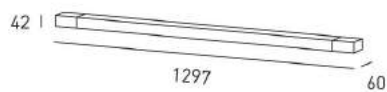

SUPREME 130