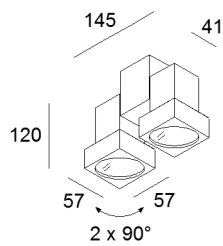

STYLE Q DUO

technical details

description

Wall and ceiling luminaire,

230 V, housing made of aluminium, adjustable (2 x 90°), LED and halogen lamps are suitable

Colour finish: white or alu

2xGU10 LED / 2x30W halogen / 230V