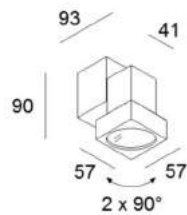

STYLE Q

technical details

description

Wall and ceiling luminaire,

230 V, housing made of aluminium, adjustable (2 x 90°), LED and halogen lamps are suitable

Colour finish: white or alu

1xGU10 LED / 1x30W halogen / 230V