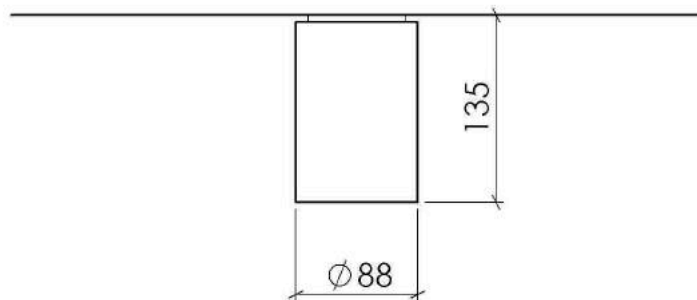

Technical specifications

Solid Downlight Cylinder
Natural Oak

Shade material	European Oak, lacquered matt.
Shade dimensions	Ø 88mm. H 130mm.
Shade weight	275g (weight may vary)
Ceiling fixing	See separate drawing.
Other information	IP20 rated. Class 1. Supply voltage: 220-240V ~ 50/60Hz Lampholder: GU10 Lamp Type (Bulb): LED only. 8W Max. Tested and approved by the Lighting Industry Association for compliance with EN-60598 Part 1 and EN-60598 Part 2-1.

Technical specifications

MEGAMAN[®] PAR16 6.2W GU10 2800K Dimmable

Reflector type	PAR16
Wattage	6.2W
Voltage	220-240V~ 50-60Hz
Lamp base	GU10
Lamp life (L90)	25,000hrs
Beam angle	WFL (35°)
Colour temperature	Warm white (2800K)
Colour rendering index	80
Max. lumen intensity	850cd
Total luminous flux	500lm
Operating temperature	-30°c to +40°c
Diameter	50mm
Length	57mm
Weight	45g
Dimmable	100-5%
Energy label	A+