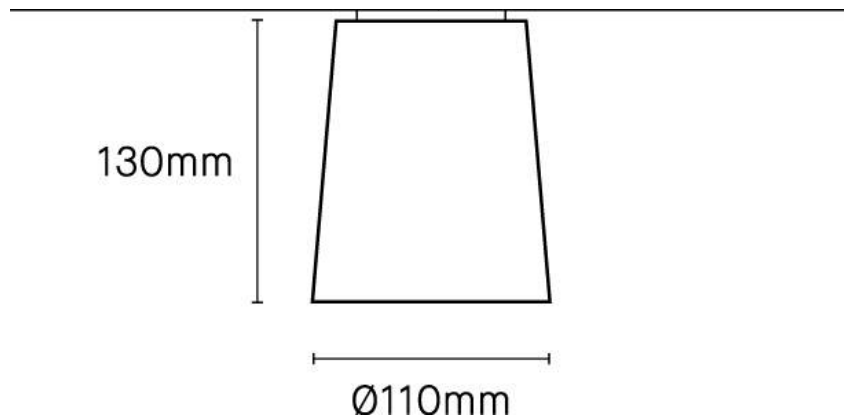

Technical specifications

Solid Downlight Cone
Black Stained Oak

Shade material	Black stained European Oak, lacquered matt.
Shade dimensions	Ø 110mm. H 130mm.
Shade weight	380g (weight may vary).
Ceiling fixing	See separate drawing.
Other information	IP20 rated. Class 1. Supply voltage: 220-240V ~ 50/60Hz Lampholder: GU10 Lamp Type (Bulb): LED only. 8W Max. Tested and approved by the Lighting Industry Association for compliance with EN-60598 Part 1 and EN-60598 Part 2-1.

Technical specifications

MEGAMAN[®] PAR16 6.2W GU10 2800K Dimmable

Reflector type	PAR16
Wattage	6.2W
Voltage	220-240V~ 50-60Hz
Lamp base	GU10
Lamp life (L90)	25,000hrs
Beam angle	WFL (35°)
Colour temperature	Warm white (2800K)
Colour rendering index	80
Max. lumen intensity	850cd
Total luminous flux	500lm
Operating temperature	-30°c to +40°c
Diameter	50mm
Length	57mm
Weight	45g
Dimmable	100-5%
Energy label	A+