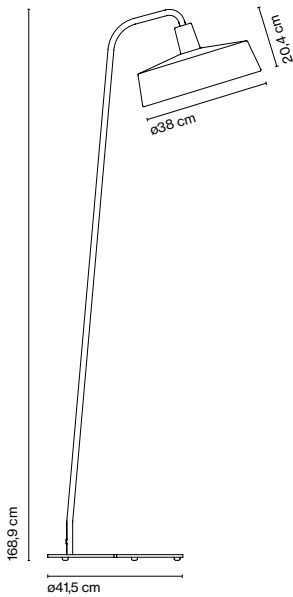

Soho 38 P

Dimmer Casambi IP65

ABS case with powder-coated aluminum trim. Bluetooth smart wireless trailing edge dimmer that adjusts light intensity or switches the lamp ON/OFF. Available in Android or iOS with the app Casambi.

Soho 38 P

Light Source:
LED SMD 700mA 8,2W
2700K CRI90 913lm

Luminaire:
220 - 240 VAC TRIAC 9,89W

LED included

Black electrical cord.

Shade in rotary moulded polyethylene. Methacrylate opal diffuser. Metal support lacquered in black with stainless anti-oxidant cataphoresis treatment for outdoor.

- White
- Stone Grey
- Black
- Sky blue

IP44

Dimmable

- [Download](#) Assembly Instructions
- [Download](#) Photometric Data
- [Download](#) 2D
- [Download](#) 3D