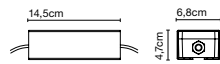

Dimmer Casambi IP65

ABS case with powder-coated aluminum trim. Bluetooth smart wireless trailing edge dimmer that adjusts light intensity or switches the lamp ON/OFF. Available in Android or iOS with the app Casambi.

Soho 38 P

Light Source:
LED SMD 700mA 8,2W
2700K CRI90 913lm

Luminaire:
220 - 240 VAC TRIAC 9,89W

LED included

Black electrical cord.

Shade in rotary moulded polyethylene. Methacrylate opal diffuser. Metal support lacquered in black with stainless anti-oxidant cataphoresis treatment for outdoor.

- White
- Stone Grey
- Black
- Sky blue

IP44

Dimmable