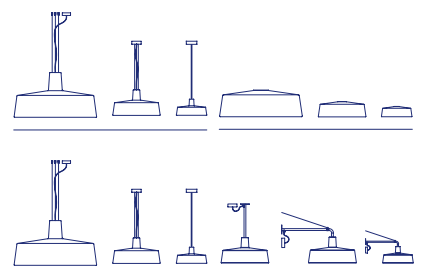

**Soho 38 P**

Light Source:  
LED SMD 700mA 8,2W  
2700K CRI90 913lm

Luminaire:  
220 - 240 VAC TRIAC 9,89W

LED included

Black electrical cord.

Shade in rotary moulded polyethylene. Methacrylate opal diffuser. Metal support lacquered in black with stainless anti-oxidant cataphoresis treatment for outdoor.

- White
- Stone Grey
- Black
- Sky blue

IP44

Dimmable

- [Download](#) Assembly Instructions
- [Download](#) Photometric Data
- [Download](#) 2D
- [Download](#) 3D

**Range**

info@marset.com  
www.marset.com