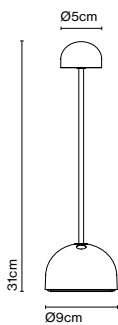

Sips

Christophe Mathieu

marset

Sips

Sips

Light source:
LED SMD 2,2W 1,5 A 2700K CRI90 327lm
Luminaire:
in 5 Vdc 1,5A

LED included

Battery life time:
5 hours in peak power
10 hours in half power
20 hours in a quarter power

Charging time 10 h

Power adapter not included

Use a power adapter with the following specifications. Input: 5V DC 1.5 A

Coloured polycarbonate base and body, with white opal polyethylene diffuser. Stem made of steel. Non-slip black rubber on the base. Charging area protected by a black rubber. Micro-USB-C type charging cable.