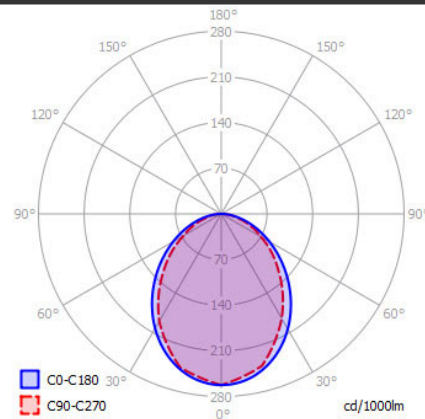

SILENCE

SPECIFICATIONS

MOUNTING		WALL
POWER	[W]	3
LAMP		built-in LED
LUMINOUS FLUX*	[lm]	270
LIGHT COLOUR	[K]	3000
CRI		>80
BEAM ANGLE	[°]	-
AVERAGE LIFETIME	[h]	L80/B50.000
LUMINOUS EFFICACY	[lm/W]	80
POWER SUPPLY	[V] [A]	220-240V AC 50/60 Hz
LED-DRIVER		INCLUDED
DIMMING		NO
THROUGH-WIRING		NO
MATERIAL		ALUMINUM
INGRESS PROTECTION		IP54
PROTECTION CLASS		I
NET WEIGHT	[kg]	0,48
GROSS WEIGHT	[kg]	0,50
COLOUR (HOUSING)		WHITE ~RAL9003
COLOUR (HOUSING)		BLACK ~RAL9005
COLOUR (HOUSING)		GREY ~RAL9006

LIGHT DISTRIBUTION

*Luminous flux values are nominal LED data at a operating temperature of 25° C

OPTIONS / OPTIONAL ACCESSORIES

Colours

MOUNTING DIMENSIONS (DRILLING TEMPLATE)

FIXTURE DIMENSIONS