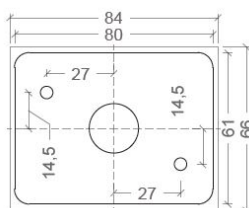

SILENCE

SPECIFICATIONS

MOUNTING		WALL
POWER	[W]	3
LAMP		built-in LED
LUMINOUS FLUX*	[lm]	270
LIGHT COLOUR	[K]	3000
CRI		>80
BEAM ANGLE	[°]	-
AVERAGE LIFETIME	[h]	L80/B50.000
LUMINOUS EFFICACY	[lm/W]	80
POWER SUPPLY	[V] [A]	220-240V AC 50/60 Hz
LED-DRIVER		INCLUDED
DIMMING		NO
THROUGH-WIRING		NO
MATERIAL		ALUMINUM
INGRESS PROTECTION		IP54
PROTECTION CLASS		I
NET WEIGHT	[kg]	0,48
GROSS WEIGHT	[kg]	0,50
COLOUR (HOUSING)		WHITE ~RAL9003
COLOUR (HOUSING)		BLACK ~RAL9005
COLOUR (HOUSING)		GREY ~RAL9006

LIGHT DISTRIBUTION

*Luminous flux values are nominal LED data at a operating temperature of 25° C

OPTIONS / OPTIONAL ACCESSORIES

Colours

MOUNTING DIMENSIONS (DRILLING TEMPLATE)

FIXTURE DIMENSIONS