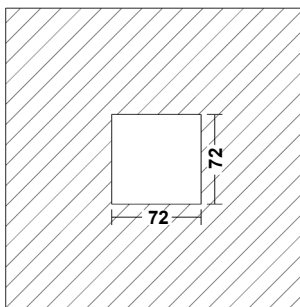

MOUNTING BOX

FIXTURE DIMENSIONS