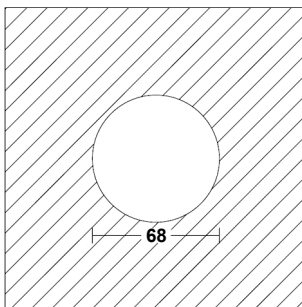

CUT OUT DIMENSIONS

FIXTURE