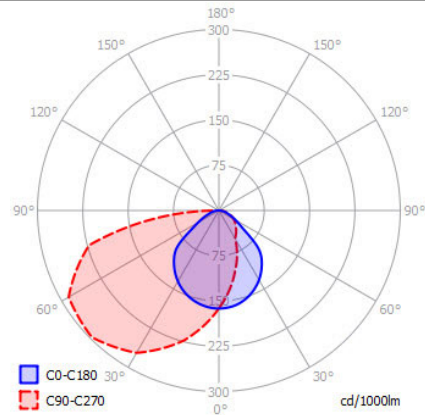

## SPECIFICATIONS

MOUNTING		WALL RECESSED
POWER	[W]	2
LAMP		built-in LED
LUMINOUS FLUX*	[lm]	185
LIGHT COLOUR	[K]	3000
CRI		>90
BEAM ANGLE	[°]	-
AVERAGE LIFETIME	[h]	L80/B50.000
LUMINOUS EFFICACY	[lm/W]	92
POWER SUPPLY	[V] [A]	220-240V AC 50/60 Hz
LED-DRIVER		INCLUDED
DIMMING		NO
THROUGH-WIRING		NO
MATERIAL		ALUMINUM
INGRESS PROTECTION		IP54
PROTECTION CLASS		III
NET WEIGHT	[kg]	0,34
GROSS WEIGHT	[kg]	0,35
COLOUR (HOUSING)		WHITE ~RAL9003
COLOUR (HOUSING)		GREY ~RAL9006
CUT-OUT (FIXTURE)	[mm]	ø68
CUT-OUT (MOUNT. BOX)	[mm]	72x72
RECESSED DEPTH	[mm]	35 (fixture), 50 (mounting box)

\*Luminous flux values are nominal LED data at a operating temperature of 25° C

## LIGHT DISTRIBUTION

## CUT OUT DIMENSIONS