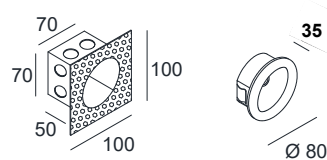

DLS LIGHTING

www.dslighting.com

*DLS
LIGHTING