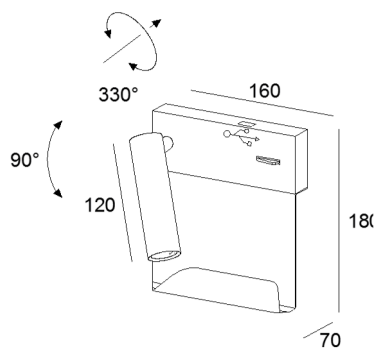

description

LED-fixture,

3 W, surface mounted with built-in driver 230 V and rocker switch, housing made of aluminium, LED head adjustable (330°/90°), including USB charger and smartphone storage

Colour finish: silvergrey

1x3W LED 40° / 3000K / 160lm* / USB: 5V-1A
delivery without smartphone and cable

*Lumen data are nominal value