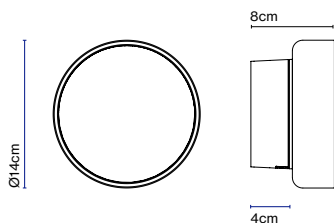

Roc

Joan Gaspar

marset

Roc IP65 / Roc IP65 24V

Roc IP65

Light Source:
LED COB 230 VAC 8W 2700K CRI90 571lm
Luminaire:
230 VAC TRIAC 8,47W 250lm
LED included

Roc IP65 24V

Light Source:
LED SMD 24Vdc 5W 2700K CRI90 495lm
Luminaire:
Power supply not included
LED included

Structure made of lacquered aluminium which supports a textured, pressed glass diffuser.

● Black

dimmable IP65

⊕ Roc IP65

⚡ Roc 24V IP65

- [Download](#) Assembly instructions
- [Download](#) 2D
- [Download](#) 3D
- [Download](#) Photometric data