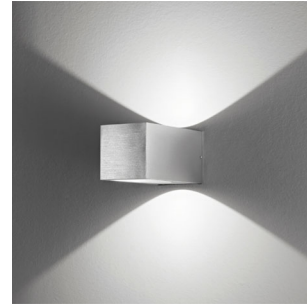

## SPECIFICATIONS

MOUNTING		WALL
POWER	[W]	2x1
LAMP		built-in LED
LUMINOUS FLUX*	[lm]	2x160
LIGHT COLOUR	[K]	3000
CRI		>80
BEAM ANGLE	[°]	-
AVERAGE LIFETIME	[h]	L80/B50.000
LUMINOUS EFFICACY	[lm/W]	160
POWER SUPPLY	[V] [A]	220-240V AC 50/60 Hz
LED-DRIVER		INCLUDED
DIMMING		NO
THROUGH-WIRING		NO
MATERIAL		ALUMINUM
INGRESS PROTECTION		IP54
PROTECTION CLASS		I
NET WEIGHT	[kg]	0,67
GROSS WEIGHT	[kg]	0,70
COLOUR (HOUSING)		ALU