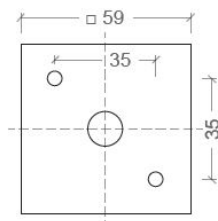

## SPECIFICATIONS

MOUNTING		WALL
POWER	[W]	2x1
LAMP		built-in LED
LUMINOUS FLUX*	[lm]	2x160
LIGHT COLOUR	[K]	3000
CRI		>80
BEAM ANGLE	[°]	-
AVERAGE LIFETIME	[h]	L80/B50.000
LUMINOUS EFFICACY	[lm/W]	160
POWER SUPPLY	[V] [A]	220-240V AC 50/60 Hz
LED-DRIVER		INCLUDED
DIMMING		NO
THROUGH-WIRING		NO
MATERIAL		ALUMINUM
INGRESS PROTECTION		IP54
PROTECTION CLASS		I
NET WEIGHT	[kg]	0,67
GROSS WEIGHT	[kg]	0,70
COLOUR (HOUSING)		ALU

## MOUNTING DIMENSIONS (DRILLING TEMPLATE)

## FIXTURE DIMENSIONS