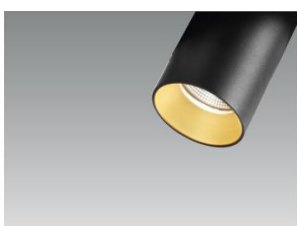

black/black

black/gold

white/white

white/gold

REED P1

technical details

description

1-phase(GLOBAL) track spotlight,

- max. 1x50W GU10 lamp
- aluminium
- adjustable 350°/90°
- colour finishes in black/black, black/gold, white/black and white/gold