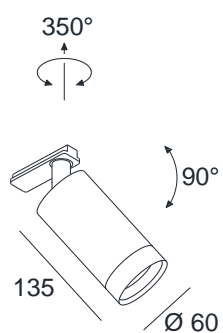

black/black

black/gold

white/white

white/gold

REED P1

technical details

description

1-phase(GLOBAL) track spotlight,

- max. 1x50W GU10 lamp
- aluminium
- adjustable 350°/90°
- colour finishes in black/black, black/gold, white/black and white/gold