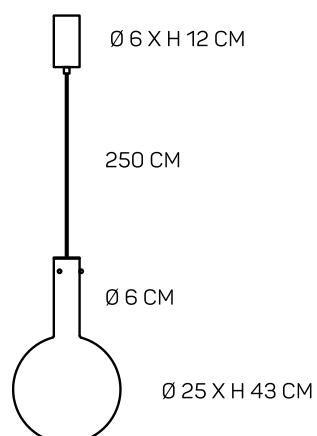

## RAINDROP Ø 25 PENDANT

SEMI TRANSPARENT HANDBLOW GLASS,  
WITH MATT WHITE BALDAKIN, GOLDEN TOP ON TOP OF THE  
GLAS AND GOLDEN SCREWS ON THE SIDE OF THE GLAS.

INTERIOR USE: YES  
INGRESS PROTECTION: IP20  
LIGHTSOURCE: LED  
POWER: 6W  
KELVIN: 2700K  
LUMEN: 683 LM  
DIMMABLE: TRIAC DIMMABLE  
CABLE: 250 CM  
CANOPY MATT WHITE H 12 X Ø 6 CM