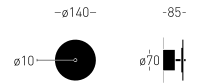

POWER SUPPLY

230V 50Hz

Series RA Mini

WALL MOUNTED

Ra Mini is a luminaire designed for ceiling or wall mounting. It can be used individually or in a group. The luminaires shine indirectly, illuminating the space soft and moody. Every change in the plate setting influences the direction of the incident light.

Ra Mini is indirect, complementary lighting for corridors, restaurants, bedrooms, and decorative arrangements.

TO DOWNLOAD:

[Instrukcje RA Mini](#)

[3D Ra Mini](#)