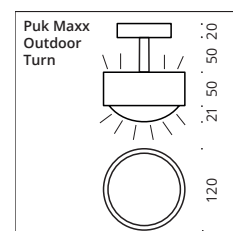

LED ceiling luminaire for outdoor use (IP44) with downlight or up- and downlight. Made of metal injection moulding with high-quality and robust fine structure powder coating. Head not tiltable. Optionally, lens or glass as well as color filters can be combined.

white matt
fine structure

black matt
fine structure

anthracite matt
fine structure

softbrown matt
fine structure

Puk Maxx Turn Outdoor LED G ~2.700k	\varnothing x H in mm \varnothing x h in mm	Gehäuse body	Preis € price € *
downlight 1 x 12W ~900lm			
2-4028002-30	120 x 146	white matt, fine structure	299,-
2-4028002-31	120 x 146	black matt, fine structure	299,-
2-4028002-32	120 x 146	anthracite matt, fine structure	299,-
2-4028002-33	120 x 146	softbrown matt, fine structure	299,-
up- & downlight 2 x 8W ~1.200lm			
2-4038002-30	120 x 146	white matt, fine structure	349,-
2-4038002-31	120 x 146	black matt, fine structure	349,-
2-4038002-32	120 x 146	anthracite matt, fine structure	349,-
2-4038002-33	120 x 146	softbrown matt, fine structure	349,-

► Preise ohne Zubehör. Bestell-Artikelnummern für Linse, Glas, Farbfilter und die Konfigurationsempfehlung (2) auf der Einklappseite!

► Prices without accessories: Order item-no. for lens, glass, color filter and the recommended Configuration (2) are on the fold-in page!