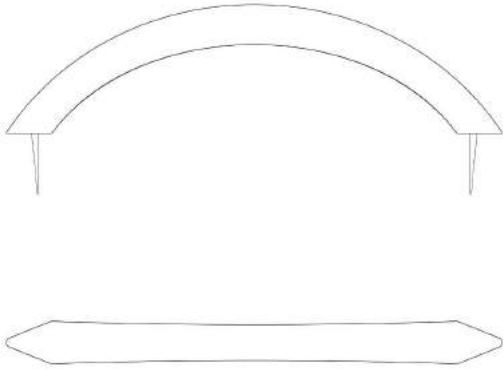

40105/GR Pont

design marc sadler, 2019

A direct-light outdoor lamp to light your green spaces. To be fixed to the floor with stainless steel base elements (provided), or to the ground with pickets to be fixed at the extremity of the lamp (optional). Structure in high-resistance concrete with water-proofer in concrete-gray color, other colors on request. LED light source, remote driver.

Dimensions

Width:	-
Height:	30 cm
Length:	114 cm
Depth:	-
Diameter:	-

Hole Diameter:	-
Hole Depth:	-
Net weight:	6,5 Kg

Light Source

Watt:	24W
Lumen:	1620 lm
Light Source:	led
CRI:	>80
duration:	50000
CCT:	2700K
Energy degree:	A++

Device Specifications

Type of emission:	direct	Power cable length:	-	Driver:	-
Power:	-	Steel cable length:	-	Power supply assembly:	-
Light output:	-	Glow Wire Test:	-	Power supply:	-
Beam angle:	-	Impact Resistance:	-	Type of dimming:	-
				Voltage:	-

technical drawing

Dimensions

Width: -
 Height: 30 cm
 Length: 114 cm
 Depth: -
 Diameter: -

Hole Diameter: -
 Hole Depth: -
 Net weight: 6,5 Kg

photometrics data

Pont 40105/GR
design marc sadler, 2019