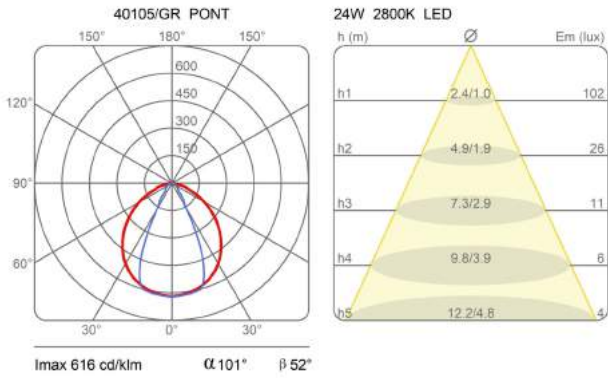

Dimensions

Width:	-
Height:	30 cm
Length:	114 cm
Depth:	-
Diameter:	-

Hole Diameter:	-
Hole Depth:	-
Net weight:	6,5 Kg

Light Source

Watt:	24W
Lumen:	1620 lm
Light Source:	led
CRI:	>80
duration:	50000
CCT:	2700K
Energy degree:	A++

Device Specifications

Type of emission:	direct	Power cable length:	-	Driver:	-
Power:	-	Steel cable length:	-	Power supply assembly:	-
Light output:	-	Glow Wire Test:	-	Power supply:	-
Beam angle:	-	Impact Resistance:	-	Type of dimming:	-
				Voltage:	-

technical drawing

Dimensions

Width: -
 Height: 30 cm
 Length: 114 cm
 Depth: -
 Diameter: -

Hole Diameter: -
 Hole Depth: -
 Net weight: 6,5 Kg

photometrics data

Pont 40105/GR
design marc sadler, 2019