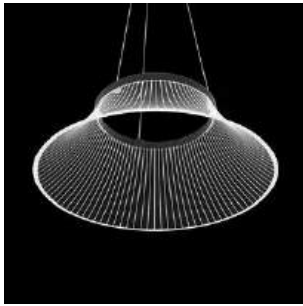

Plissé

Emiliana Martinelli

colors

Typology Pendant
Utilisation Indoor

230V 11.5 W 1150 lm

diffuse light

Hanging lamp, diffused light with transparent methacrylate diffuser and laser drawn lines effect which are lighted by LED light source inside the lacquered aluminium circular support to determinate the form.
Electronic driver integrated into the ceiling box.

Family	Plissé
Typology	Pendant
Utilisation	Indoor

Dimensions

Height	33 cm
Diameter	45 cm
Power supply cable length	400 cm
Weight	2 Kg

Materials

Structure	methacrylate	Elementi	aluminium
Canopy	aluminium		

Photometric curves

Colour variant code

21002/AN

Anthracite

Gallery