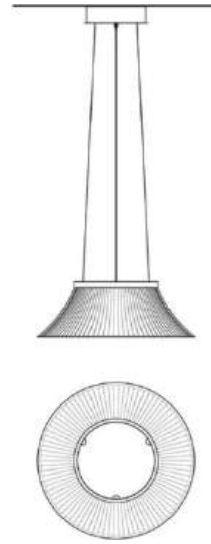

Plissé

Emiliana Martinelli

colors

Typology Pendant
Utilisation Indoor

230V 11.5 W 1150 lm

diffuse light

Hanging lamp, diffused light with transparent methacrylate diffuser and laser drawn lines effect which are lighted by LED light source inside the lacquered aluminium circular support to determinate the form.
Electronic driver integrated into the ceiling box.

Family	Plissé
Typology	Pendant
Utilisation	Indoor

Dimensions

Height	33 cm
Diameter	45 cm
Power supply cable length	400 cm
Weight	2 Kg

Materials

Structure	methacrylate	Elementi	aluminium
Canopy	aluminium		

Photometric curves

Colour variant code

21002/AN

Anthracite

Gallery