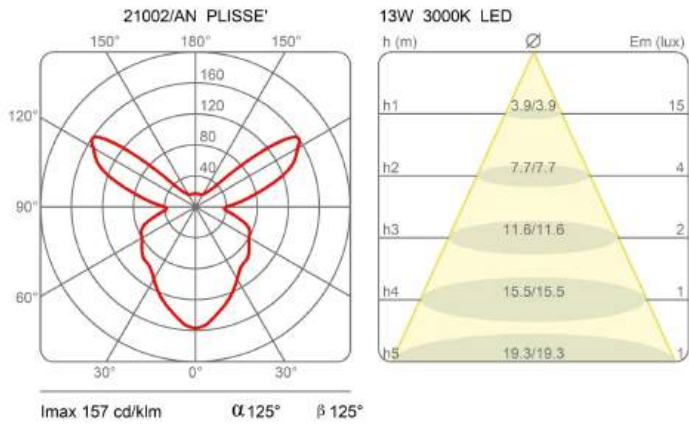

Photometric curves