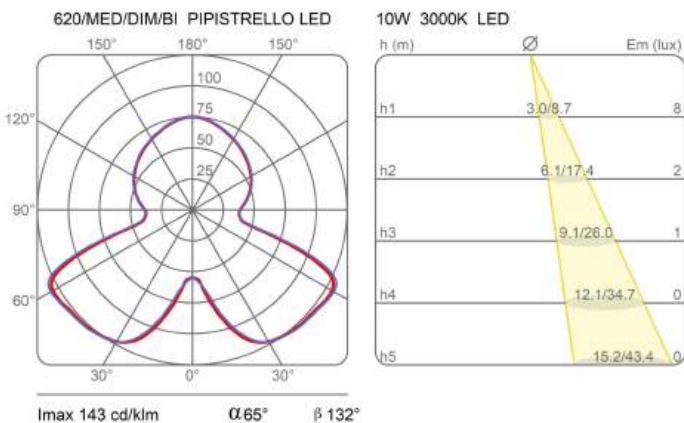

Family	Pipistrello Med
Typology	Table
Utilisation	Indoor

Dimensions

Height	50-62 cm
Diameter	40 cm
Power supply cable length	45+200 cm
Weight	5 Kg

Materials

Structure	aluminium brass copper stainless steel	Diffuser	methacrylate 040
Base	iron		

Voltage	230V	Watt	6.8 W
Power unit	Included	Lumen	868 lm
Mounting Power Supply	External	CRI	>80
Power supply	Electronic dimmable power supply	Duration	50000 h
Dimming	Dimmer on the cable	CCT	2700 K
		Energy class	E

Certifications

Photometric curves