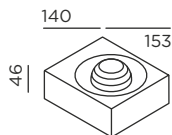

protection class:  
IP65

light direction:

Größe in mm  
size in mm

Farbe colour	Art.-Nr. item no.	Systemleistung system performance
 anthracite RAL 7016	91120-27-AN	6 W/273 lm
 cool brown	91120-27-CB	6 W/273 lm
 space grey	91120-27-SG	6 W/273 lm
 pure white RAL 9016	91120-27-WH	6 W/273 lm
 deep black RAL 9005	91120-27-BL	6 W/273 lm