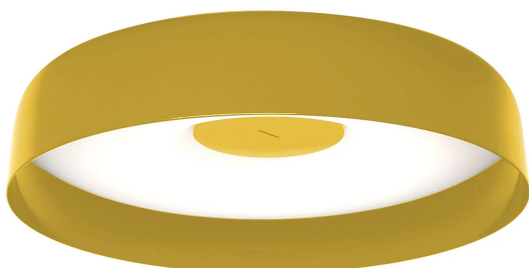

Papavero

Ø 50

Emiliana Martinelli

colors

Typology Wall Ceiling

Utilisation Indoor

230V 32.64 W 4998 lm

diffuse light

Ceiling/wall lamp providing diffused light.
Painted aluminium structure in mint green, yellow, poppy red and white.
White opal methacrylate inner diffuser.
Integrated LED light source and driver. Two sizes.

Family Papavero
 Typology Wall Ceiling
 Utilisation Indoor

Profondità 12 cm
 Diameter 50 cm

Materials

Structure aluminium Elementi aluminium

Voltage	230V	Watt	32.64 W
Power unit		Lumen	4998 lm
Mounting Power Supply	Indoor	CRI	>80
Power supply		Duration	50000 h
Dimming		CCT	2700 K
		Energy class	E

Certifications

EcoLabel

Colour variant code

2901/BI
 White

2901/RO
 Red

2901/VE
 Green

2901/GI
 Yellow