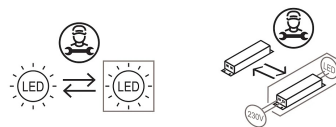

Certifications

EcoLabel