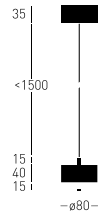

Series Otel Z

SUSPENDED

Otel is a series of minimalist luminaires created by Buck.Studio designed on the basis of rotary solids: a cone, sphere and cylinder, which are the basic element of the collection and its hallmark.

Otel Z is a series of suspended luminaires that give general light. The series is perfect for hotels, restaurants, shops, galleries, as well as in private interiors.

TO DOWNLOAD:

[Instrukcje montażu Otel Z](#)

[Otel Z 3D](#)