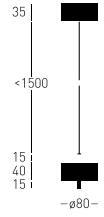

Series Otel Z

SUSPENDED

Otel is a series of minimalist luminaires created by Buck.Studio designed on the basis of rotary solids: a cone, sphere and cylinder, which are the basic element of the collection and its hallmark.

Otel Z is a series of suspended luminaires that give general light. The series is perfect for hotels, restaurants, shops, galleries, as well as in private interiors.

TO DOWNLOAD:

[Instrukcje montażu Otel Z](#)

[Otel Z 3D](#)