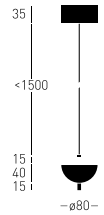

Series Otel Z

SUSPENDED

Otel is a series of minimalist luminaires created by Buck.Studio designed on the basis of rotary solids: a cone, sphere and cylinder, which are the basic element of the collection and its hallmark.

Otel Z is a series of suspended luminaires that give general light. The series is perfect for hotels, restaurants, shops, galleries, as well as in private interiors.

TO DOWNLOAD:

[Instrukcje montażu Otel Z](#)

[Otel Z 3D](#)