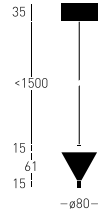

Series Otel Z

SUSPENDED

Otel is a series of minimalist luminaires created by Buck.Studio designed on the basis of rotary solids: a cone, sphere and cylinder, which are the basic element of the collection and its hallmark.

Otel Z is a series of suspended luminaires that give general light. The series is perfect for hotels, restaurants, shops, galleries, as well as in private interiors.

TO DOWNLOAD:

[Instrukcje montażu Otel Z](#)

[Otel Z 3D](#)