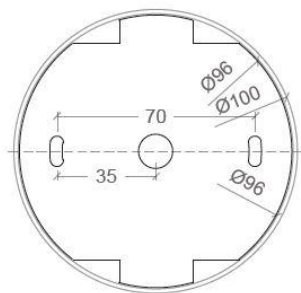

## SPECIFICATIONS

MOUNTING		CEILING / WALL
POWER	[W]	7,5
LAMP		built-in LED
LUMINOUS FLUX*	[lm]	660
LIGHT COLOUR	[K]	2700
CRI		>90
BEAM ANGLE	[°]	-
AVERAGE LIFETIME	[h]	L80/B50.000
LUMINOUS EFFICACY	[lm/W]	88
POWER SUPPLY	[V] [A]	220-240V AC 50/60 Hz
LED-DRIVER		INCLUDED
DIMMING		NO
THROUGH-WIRING		NO
MATERIAL		ALUMINUM
INGRESS PROTECTION		IP20
PROTECTION CLASS		I
NET WEIGHT	[kg]	1,62
GROSS WEIGHT	[kg]	1,65
COLOUR (HOUSING)		WHITE ~RAL9003
COLOUR (HOUSING)		BLACK ~RAL9005

## MOUNTING DIMENSIONS