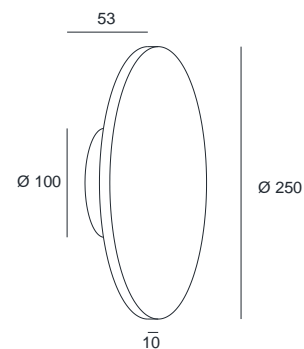

FIXTURE DIMENSIONS

DLS LIGHTING

www.dslighting.com

*DLS
LIGHTING