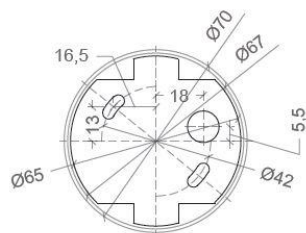

ORBIT 1

SPECIFICATIONS

MOUNTING		CEILING / WALL
POWER	[W]	4
LAMP		built-in LED
LUMINOUS FLUX*	[lm]	335
LIGHT COLOUR	[K]	2700
CRI		>90
BEAM ANGLE	[°]	-
AVERAGE LIFETIME	[h]	L80/B50.000
LUMINOUS EFFICACY	[lm/W]	83
POWER SUPPLY	[V] [A]	220-240V AC 50/60 Hz
LED-DRIVER		INCLUDED
DIMMING		NO
THROUGH-WIRING		NO
MATERIAL		ALUMINUM
INGRESS PROTECTION		IP20
PROTECTION CLASS		I
NET WEIGHT	[kg]	0,77
GROSS WEIGHT	[kg]	0,80
COLOUR (HOUSING)		WHITE ~RAL9003
COLOUR (HOUSING)		BLACK ~RAL9005

LIGHT DISTRIBUTION

n/a

*Luminous flux values are nominal LED data at a operating temperature of 25° C

OPTIONS / OPTIONAL ACCESSORIES

Colours

white

black

MOUNTING DIMENSIONS (DRILLING TEMPLATE)

FIXTURE DIMENSIONS

DLS LIGHTING

www.dslighting.com

*DLS
LIGHTING