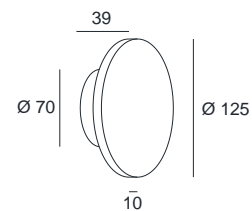

ORBIT 1

SPECIFICATIONS

MOUNTING		CEILING / WALL
POWER	[W]	4
LAMP		built-in LED
LUMINOUS FLUX*	[lm]	335
LIGHT COLOUR	[K]	2700
CRI		>90
BEAM ANGLE	[°]	-
AVERAGE LIFETIME	[h]	L80/B50.000
LUMINOUS EFFICACY	[lm/W]	83
POWER SUPPLY	[V] [A]	220-240V AC 50/60 Hz
LED-DRIVER		INCLUDED
DIMMING		NO
THROUGH-WIRING		NO
MATERIAL		ALUMINUM
INGRESS PROTECTION		IP20
PROTECTION CLASS		I
NET WEIGHT	[kg]	0,77
GROSS WEIGHT	[kg]	0,80
COLOUR (HOUSING)		WHITE ~RAL9003
COLOUR (HOUSING)		BLACK ~RAL9005

LIGHT DISTRIBUTION

n/a

*Luminous flux values are nominal LED data at a operating temperature of 25° C

OPTIONS / OPTIONAL ACCESSORIES

Colours

white

black

MOUNTING DIMENSIONS (DRILLING TEMPLATE)

FIXTURE DIMENSIONS

DLS LIGHTING

www.dslighting.com

*DLS
LIGHTING