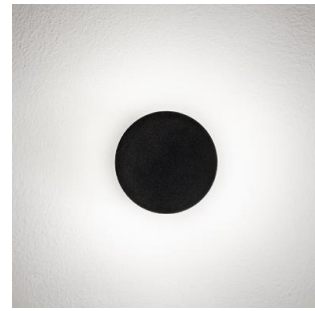

ORBIT 1

SPECIFICATIONS

MOUNTING		CEILING / WALL
POWER	[W]	4
LAMP		built-in LED
LUMINOUS FLUX*	[lm]	335
LIGHT COLOUR	[K]	2700
CRI		>90
BEAM ANGLE	[°]	-
AVERAGE LIFETIME	[h]	L80/B50.000
LUMINOUS EFFICACY	[lm/W]	83
POWER SUPPLY	[V] [A]	220-240V AC 50/60 Hz
LED-DRIVER		INCLUDED
DIMMING		NO
THROUGH-WIRING		NO
MATERIAL		ALUMINUM
INGRESS PROTECTION		IP20
PROTECTION CLASS		I
NET WEIGHT	[kg]	0,77
GROSS WEIGHT	[kg]	0,80
COLOUR (HOUSING)		WHITE ~RAL9003
COLOUR (HOUSING)		BLACK ~RAL9005

LIGHT DISTRIBUTION

n/a

*Luminous flux values are nominal LED data at a operating temperature of 25° C

OPTIONS / OPTIONAL ACCESSORIES

Colours

white

black

MOUNTING DIMENSIONS (DRILLING TEMPLATE)