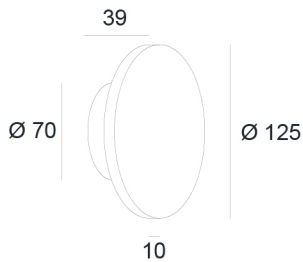

### LED- wall/ceiling fixture

- 4W LED 2700K CRI>90
- 335lm
- incl. Driver
- aluminium
- colour finishes black