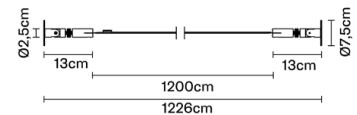

#### Description

Wall and ceiling lamp with stainless steel structure. The LED strip can be set up to create direct or indirect light. The strip can be cut to measure.

#### Dimensions