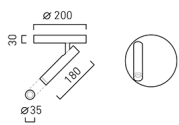

Basic, complementary, and spot lighting. The luminaires will work perfectly at establishments such as clubs, galleries, and hotels, but also as lighting for the office and home

PARAMETRY TECHNICZNE

	INDEX	SOURCE LIGHT	ENERGY CLASS	FLUX	ANGLE	COLOR LIGHT	WEIGHT	DIMMING	VOLTAGE
Maia ON L11 W TRIAC	47.6103.A76	LED 1x6.4 W	A++	1x511.2 lm	15 - 40°	2700 K CRI≥ 95	0,80 kg	TRIAC	230 V 50 Hz