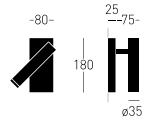

Series Moi C

WALL MOUNTED

Moi C is a wall recessed luminaire which, thanks to its compact size and minimalist form, takes up little space while providing optimum lighting for reading with its mobile arm and optical lens for adjusting the lighting angle. Recessed version is available with a touchless switch. To switch the light on or off, you just need to move your palm closer to the luminaire. Also there is wall-mounted version.

Spot and wall mounted lighting. The luminaires will work perfectly at hotels, in art galleries, museums or restaurants, but also in residential spaces, as bedside lighting solutions.

TO DOWNLOAD:

[3D Moi C IN](#)

[Instrukcje montażu Moi C IN](#)

[Declaration of Conformity Moi C IN](#)