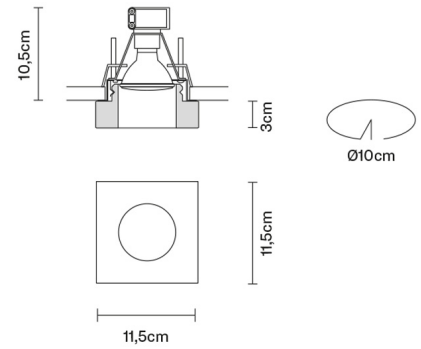

FARETTI

D27F0900

Pamio Design / Luca Scacchetti

Description

Downlight with transparent crystal diffuser.

Dimensions

Voltage

220-240V

Socket

1xGU10

Material

Crystal glass

Light source and alternative bulbs

cod. A11105C01

GU10 1x7W - LED
Max Watt. 50W

Available diffuser colours

Transparent

Not included accessories

Bulb

In the same family

Weight Lamp

Net: 1.14 kg

Packaging

Gross weight: 1.26 kg
Volume: 0.008 m³
Number of boxes: 1

Specs

IP20