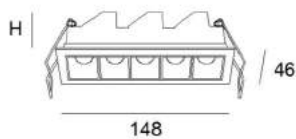

LINEA 5

technical details

description

LED-recessed downlight,

10 W, CRI>95, with high quality aluminium reflector, please order driver separately

Colour finish: white or black

5x2W LED 48° / **2700K** / CRI>95 / 5x180lm* / 700mA

5x2W LED 48° / **3000K** / CRI>95 / 5x190lm* / 700mA

12° and 34° beam angle on request

Cut-out Dimensions: 141x37mm

Recessed Depth (H) min.: 55mm

*Lumen data are nominal value

141x37

Egger Licht GmbH

www.eggerlicht.com