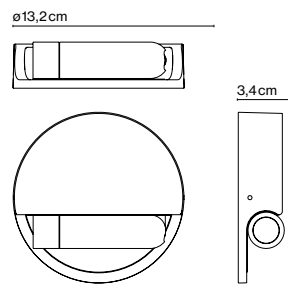

## Daniel López

**marset**

Ledtube R left

Ledtube R right

**Ledtube R**

Light Source:  
LED SMD 700mA 2,1W 2700K  
CRI90 226,5lm

Luminaire:  
100 - 240 VAC 4,25W 131lm

LED included

Optics

**Injected aluminium structure and a frontal piece of transparent polycarbonate. Incorporated press button to switch on or off when folded away.**

- Aluminium
- White (Ral 9010)
- Black (Ral 9005)
- Bronze