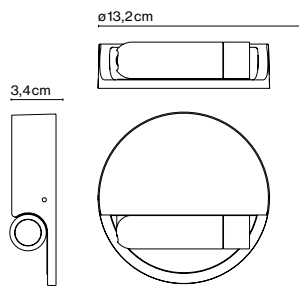

## Daniel López

**marset**

Ledtube R left

Ledtube R right

**Ledtube R**

Light Source:  
LED SMD 700mA 2,1W 2700K  
CRI90 226,5lm

Luminaire:  
100 - 240 VAC 4,25W 131lm

LED included

Optics

**Injected aluminium structure and a frontal piece of transparent polycarbonate. Incorporated press button to switch on or off when folded away.**

- Aluminium
- White (Ral 9010)
- Black (Ral 9005)
- Bronze

- [Download](#) Assembly Instructions
- [Download](#) 2D
- [Download](#) 3D
- [Download](#) Photometric data

info@marset.com  
www.marset.com

**Range**

The orientable wall lamp is easy to use as the light turns on automatically when the Ledtube is opened, and turns off when it is closed.