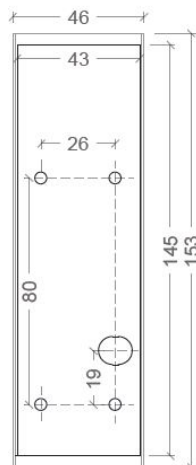

## SPECIFICATIONS

MOUNTING		WALL	
POWER	[W]	7	
LAMP		built-in LED	
LUMINOUS FLUX*	[lm]	590	
LIGHT COLOUR	[K]	2700	
CRI		>90	
BEAM ANGLE	[°]	15	
AVERAGE LIFETIME	[h]	L80/B50.000	
LUMINOUS EFFICACY	[lm/W]	84	
POWER SUPPLY	[V] [A]	220-240V AC 50/60 Hz	
LED-DRIVER		INCLUDED	
DIMMING		NO	
THROUGH-WIRING		NO	
MATERIAL		ALUMINUM	
INGRESS PROTECTION		IP20	
PROTECTION CLASS		I	
NET WEIGHT	[kg]	0,53	
GROSS WEIGHT	[kg]	0,55	
COLOUR (HOUSING)		BLACK ~RAL9005	n/a

## LIGHT DISTRIBUTION

n/a

\*Luminous flux values are nominal LED data at a operating temperature of 25° C

## MOUNTING DIMENSIONS (DRILLING TEMPLATE)

## FIXTURE DIMENSIONS

DLS LIGHTING

www.dslighting.com

**\*DLS**  
LIGHTING