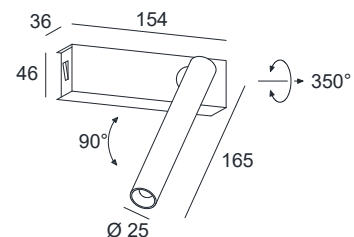

FIXTURE DIMENSIONS

DLS LIGHTING

www.dslighting.com

*DLS
LIGHTING