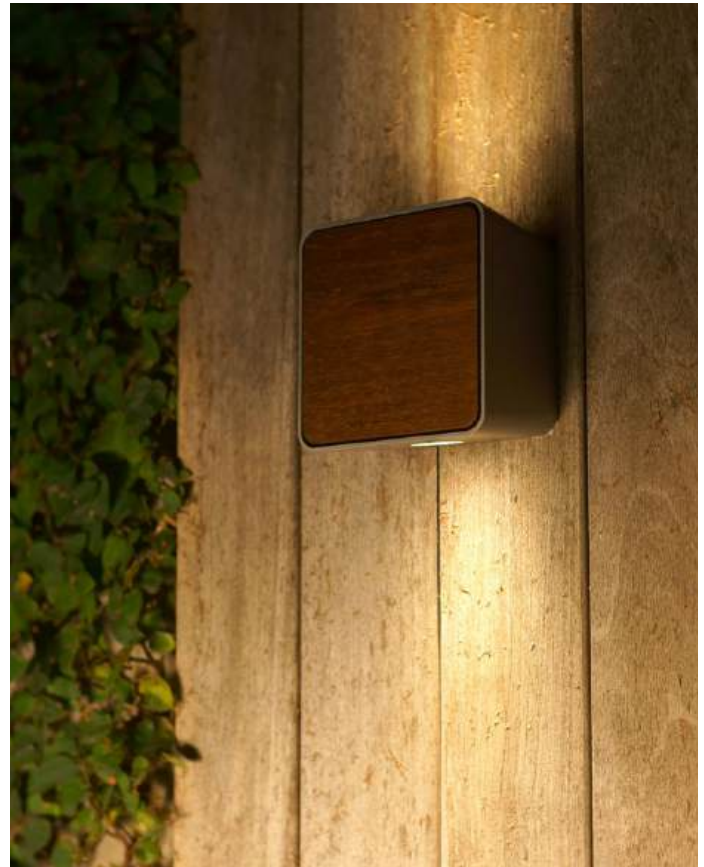

Lab 12020

Lab 22020

Lab 12020

Light Source:
LED SMD 24Vdc 3,7W 2700K
CRI90 189lm
Luminaire:
100 - 240 VAC 4,3W 304lm

Lab 22020

Light Source:
LED SMD 24Vdc 7,4W 2700K
CRI90 378lm
Luminaire:
100 - 240 VAC 8,47W 322lm

LED included

Lab features the option of including signage, under request, only for Lab 2 version.

Structure made of injected aluminium with frontal lids in metal, wood or stone-like, to be chosen.

Structure

- Graphite grey (RAL 7024)

Lid

- White (RAL 9003)
- Brown (RAL 8019)
- Rust brown
- Dark Iroko

- [Download](#) Assembly Instructions
- [Download](#) Photometric Data
- [Download](#) 2D
- [Download](#) 3D

info@marset.com
www.marset.com

Sober, architectural, practical...The Lab is an outdoor wall lamp that incorporates LED technology. A variable frontlet allows it to alternately blend in to or stand out from its surroundings, making it an extremely versatile fixture ideal for a variety of applications.