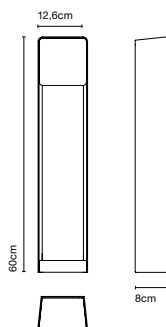

**Lab B 35**

**Lab B 60**

**Ground fixation plate**

**Lab B 35 / B 60**

LED 8W 700mA 2700K  
CRI 90  
Light source - 400lm  
(included)

**Aluminium structure with front covers in either metal or pressed wood.**