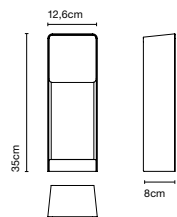

Lab B 35

Lab B 60

Ground fixation plate

Lab B 35 / B 60

LED 8W 700mA 2700K
CRI 90
Light source - 400lm
(included)

Aluminium structure with front covers in either metal or pressed wood.

Structure

- Graphite grey (RAL 7024)

Lid

- White (RAL 9003)
- Brown (RAL 8019)
- Rust brown
- Iroko

IP65

- [Download](#) Assembly instructions
- [Download](#) Energy label
- [Download](#) 2D
- [Download](#) 3D
- [Download](#) Photometric data

info@marset.com
www.marset.com

Range

Minimal, architectural and functional, Lab is an outdoor wall sconce with a decorative surface that allows it to either blend into or stand out from your space.