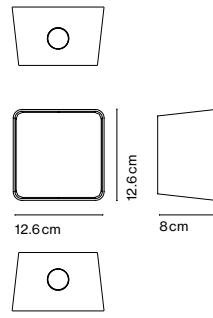

Lab 22020

Lab 12020

Light Source:
LED SMD 24Vdc 3,7W 2700K
CRI90 189lm
Luminaire:
100 - 240 VAC 4,3W 304lm

Lab 22020

Light Source:
LED SMD 24Vdc 7,4W 2700K
CRI90 378lm
Luminaire:
100 - 240 VAC 8,47W 322lm

LED included

Lab features the option of including signage, under request, only for Lab 2 version.

Structure made of injected aluminium with frontal lids in metal, wood or stone-like, to be chosen.

Structure

- Graphite grey (RAL 7024)

Lid

- White (RAL 9003)
- Brown (RAL 8019)
- Rust brown
- Dark Iroko

- [Download](#) Assembly Instructions
- [Download](#) Photometric Data
- [Download](#) 2D
- [Download](#) 3D

info@marset.com
www.marset.com

Sober, architectural, practical...The Lab is an outdoor wall lamp that incorporates LED technology. A variable frontlet allows it to alternately blend in to or stand out from its surroundings, making it an extremely versatile fixture ideal for a variety of applications.