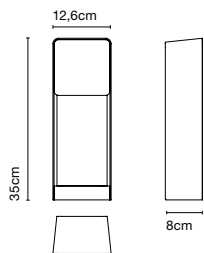

Lab A 35

Lab A 35

LED 8W 700mA 2700K
CRI 90
Light source - 400lm
(included)

**Aluminium structure with front covers
in either metal or pressed wood.**

Structure

● Graphite grey (RAL 7024)

Lid

- White (RAL 9003)
- Brown (RAL 8019)
- Rust brown
- Iroko

IP65

- [Download](#) Assembly instructions
- [Download](#) Energy label
- [Download](#) 2D
- [Download](#) 3D
- [Download](#) Photometric data

Range

info@marset.com
www.marset.com

Minimal, architectural and functional, Lab is an outdoor wall sconce with a decorative surface that allows it to either blend into or stand out from your space.