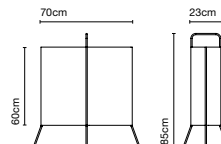

**LaFlaca**  
**Christophe Mathieu**

**marset**

**LaFlaca 120**

**LaFlaca 90**

**LaFlaca 60**

**Footswitch IP65 accessory**

Like a folding screen, LaFlaca's large, flat profile allows you to partition your space using light, and delineate or combine different ambiances.