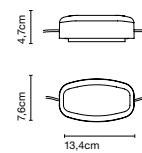

**LaFlaca**  
**Christophe Mathieu**

**marset**

**LaFlaca 120**

**LaFlaca 90**

**LaFlaca 60**

**Footswitch IP65 accessory**

Like a folding screen, LaFlaca's large, flat profile allows you to partition your space using light, and delineate or combine different ambiances.

**LaFlaca**  
E27 LED Standard 8W  
2700K

Black electrical cord

**Stainless steel structure, lacquered in grey and wrapped in a textilene shade. Translucent methacrylate diffuser.**

● Beige

IP65