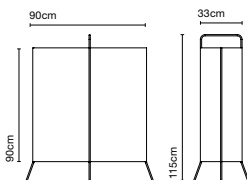

**LaFlaca**  
**Christophe Mathieu**

**marset**

**LaFlaca 120**

**LaFlaca 90**

**LaFlaca 60**

**Footswitch IP65 accessory**

Like a folding screen, LaFlaca's large, flat profile allows you to partition your space using light, and delineate or combine different ambiances.

**LaFlaca**  
E27 LED Standard 8W  
2700K

Black electrical cord

**Stainless steel structure, lacquered in grey and wrapped in a textilene shade. Translucent methacrylate diffuser.**

● Beige

IP65