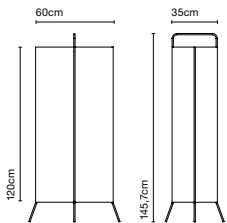

**LaFlaca**  
**Christophe Mathieu**

**marset**

**LaFlaca 120**

**LaFlaca 90**

**LaFlaca 60**

**Footswitch IP65 accessory**

Like a folding screen, LaFlaca's large, flat profile allows you to partition your space using light, and delineate or combine different ambiances.

**LaFlaca**  
E27 LED Standard 8W  
2700K

Black electrical cord

**Stainless steel structure, lacquered in grey and wrapped in a textilene shade. Translucent methacrylate diffuser.**

● Beige

IP65