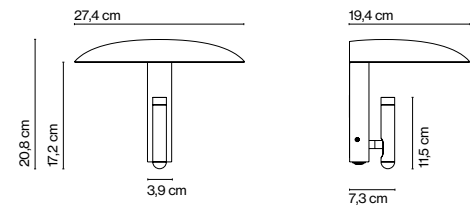

Konoha

Yabu Pushelberg

marset

Konoha

Range of positions

Konoha

Light source:
LED SMD 700mA 2,1W 2700K
CRI80 226,5lm
Luminaire:
100 - 240 VAC 4,25W 131lm
LED included

Optic

Painted steel diffuser with a white interior and painted aluminium spotlight. Switch built into the lamp.

- Black (Ral 9005)
- Terracotta (Ral 050 50 40)
- Chalk (Ral 085 80 10)
- Moss grey (Ral 7003)

- [Download](#) Assembly Instructions
- [Download](#) 2D
- [Download](#) 3D
- [Download](#) Photometric data

info@marset.com
www.marset.com

The result is a simple, unobtrusive wall lamp with a shade that houses a directed spotlight that can rotate 360 degrees. The shade acts like a hat, covering the spotlight so that when the light is directed upward, it bounces inside the shade and projects a soft beam of light, yielding warm ambient lighting.