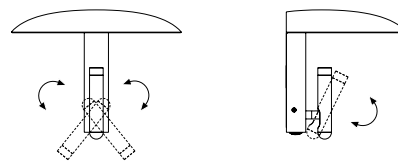

Konoha

Yabu Pushelberg

marset

Konoha

Range of positions

Konoha

Light source:
LED SMD 700mA 2,1W 2700K
CRI80 226,5lm
Luminaire:
100 - 240 VAC 4,25W 131lm
LED included

Optic

Painted steel diffuser with a white interior and painted aluminium spotlight. Switch built into the lamp.

- Black (Ral 9005)
- Terracotta (Ral 050 50 40)
- Chalk (Ral 085 80 10)
- Moss grey (Ral 7003)

- [Download](#) Assembly Instructions
- [Download](#) 2D
- [Download](#) 3D
- [Download](#) Photometric data

info@marset.com
www.marset.com

The result is a simple, unobtrusive wall lamp with a shade that houses a directed spotlight that can rotate 360 degrees. The shade acts like a hat, covering the spotlight so that when the light is directed upward, it bounces inside the shade and projects a soft beam of light, yielding warm ambient lighting.