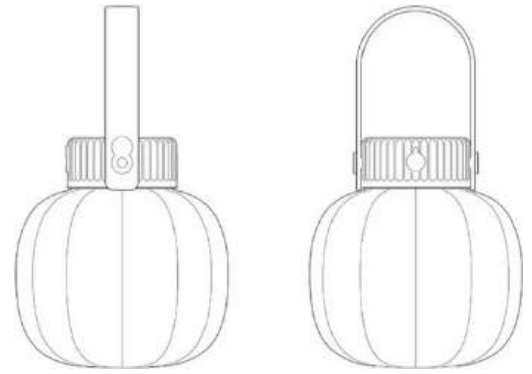

Kiki Cordless

Paola Navone

colors

Typology	Table
Utilisation	External

3,6V 2.1 W 222 lm

diffuse light

Kiki, portable diffused-light version, cordless, with rechargeable battery (battery life: 5 hours) and with USB cable. Kiki is ready to bring along anywhere. On your terrace, in the garden, on the lawn for a romantic evening, to illuminate a nighttime party, wherever you want... Resin-molded support, black, and cabled for integrated LED light source. Diffuser in rotomolded polyethylene.

Complete with interchangeable silicone handle in black, red, grey or green

Charger supplied on request (code 40065)

Award

Family	Kiki Cordless
Typology	Table
Utilisation	External

Dimensions

Height	15,3 cm
Diameter	14,5 cm
Weight	0.5 Kg

Materials

Structure	resin	Diffuser	polyethylene
-----------	-------	----------	--------------

Voltage	3,6V	Watt	2.1 W
		Lumen	222 lm
		CRI	>80
		Duration	50000 h
		CCT	2700 K
		Energy class	F

Certifications