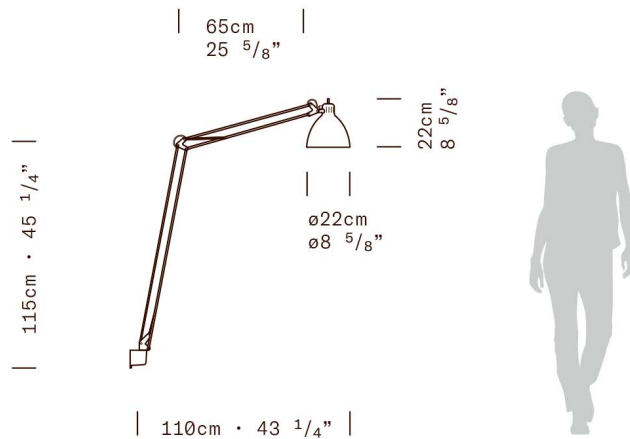

JJ MID - Wall

LEUCOS Design Lab, 2021

MATERIALS Steel, aluminum diffuser

DIMENSIONS Diffuser: $\varnothing 22\text{cm}$ h 22cm [$\varnothing 8 \frac{5}{8}''$ h $8 \frac{5}{8}''$]
 Structure: maximum height 185cm [$72 \frac{7}{8}''$]
 maximum outreach 195cm [$76 \frac{3}{4}''$]
 Cable length: 220cm [$86 \frac{5}{8}''$]