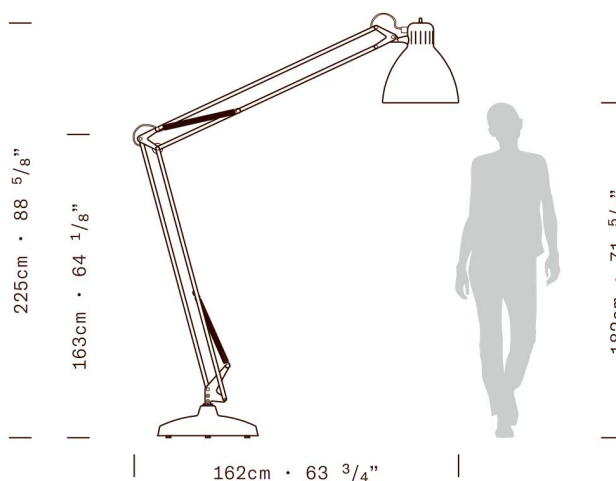

JJ BIG - Floor Indoor

LEUCOS Design Lab, 2020

MATERIALS Aluminum, steel base

DIMENSIONS Diffuser: ø41cm h43cm [ø16 1/8" h16 7/8"]
 Base: ø54cm [ø21 1/4"]
 Structure: maximum height 315cm [124"]
 maximum outreach 295cm [115 3/4"]
 Cable length: 350cm [137 3/4"]

LIGHT SOURCE LED 1 x 45W 66911m 3000K or 64331m
 2700K CRI≥90 (user replaceable) (A+/A)
 MacAdam 3-step

*All LED lamps are available in either
 2700K or 3000K

MARKING   IP20 DRY LOCATION

PRICE LIST

| CONTROL | FINISH | CODE | NET PRICE |
|--|-------------------|---------|------------|
| Dimmer (push-dim) | matte white | 0011100 | € 2.988,00 |
| | matte black | 0011101 | € 2.988,00 |
| | matte amarant red | 0011102 | € 2.988,00 |
| | matte mica blue | 0011103 | € 2.998,00 |
| | matte sablé grey | 0011104 | € 3.113,00 |
| | rust brown | 0011105 | € 3.113,00 |
| | custom RAL color | N/A | € 3.763,00 |
| Wireless CASAMBI® Smart Lighting Control | matte white | 0011110 | € 3.113,00 |
| | matte black | 0011111 | € 3.113,00 |
| | matte amarant red | 0011112 | € 3.113,00 |
| | matte mica blue | 0011113 | € 3.113,00 |
| | matte sablé grey | 0011114 | € 3.238,00 |
| | rust brown | 0011115 | € 3.238,00 |
| | custom RAL color | N/A | € 3.888,00 |
| LED MODULE OPTIONS | 2700K LED | 8000310 | included* |
| | 3000K LED | 8000311 | included* |